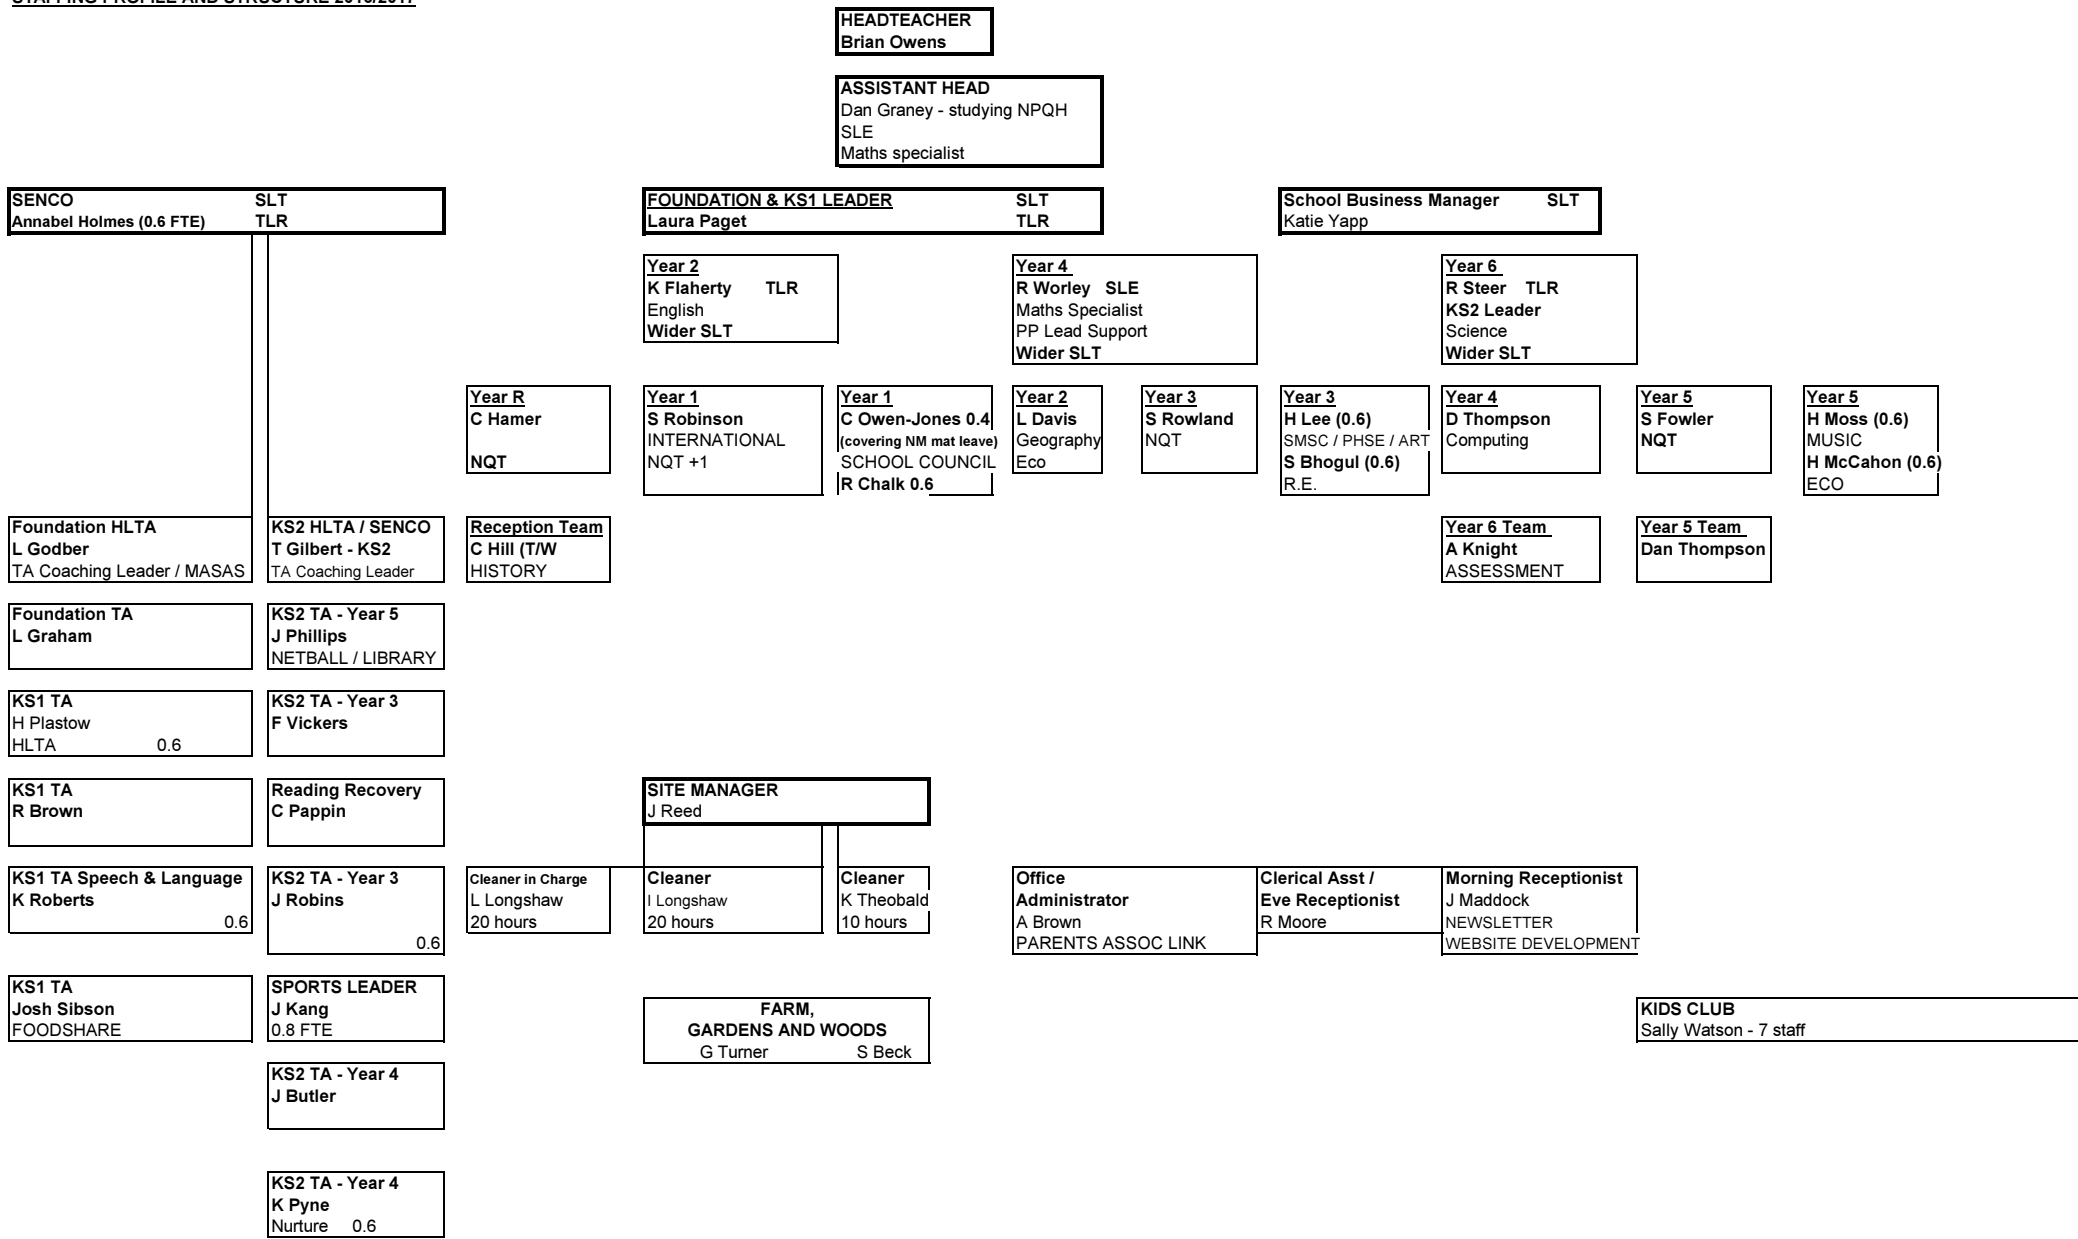

# EDWALTON STAFF INTERIM STRUCTURE CHART 2016-17

Due to maternity leave / promotion of 2 Assistant Heads

STAFFING PROFILE AND STRUCTURE 2016/2017

**EDWALTON STAFF INTERIM STRUCTURE CHART 2016-17**

Due to maternity leave / promotion of 2 Assistant Heads